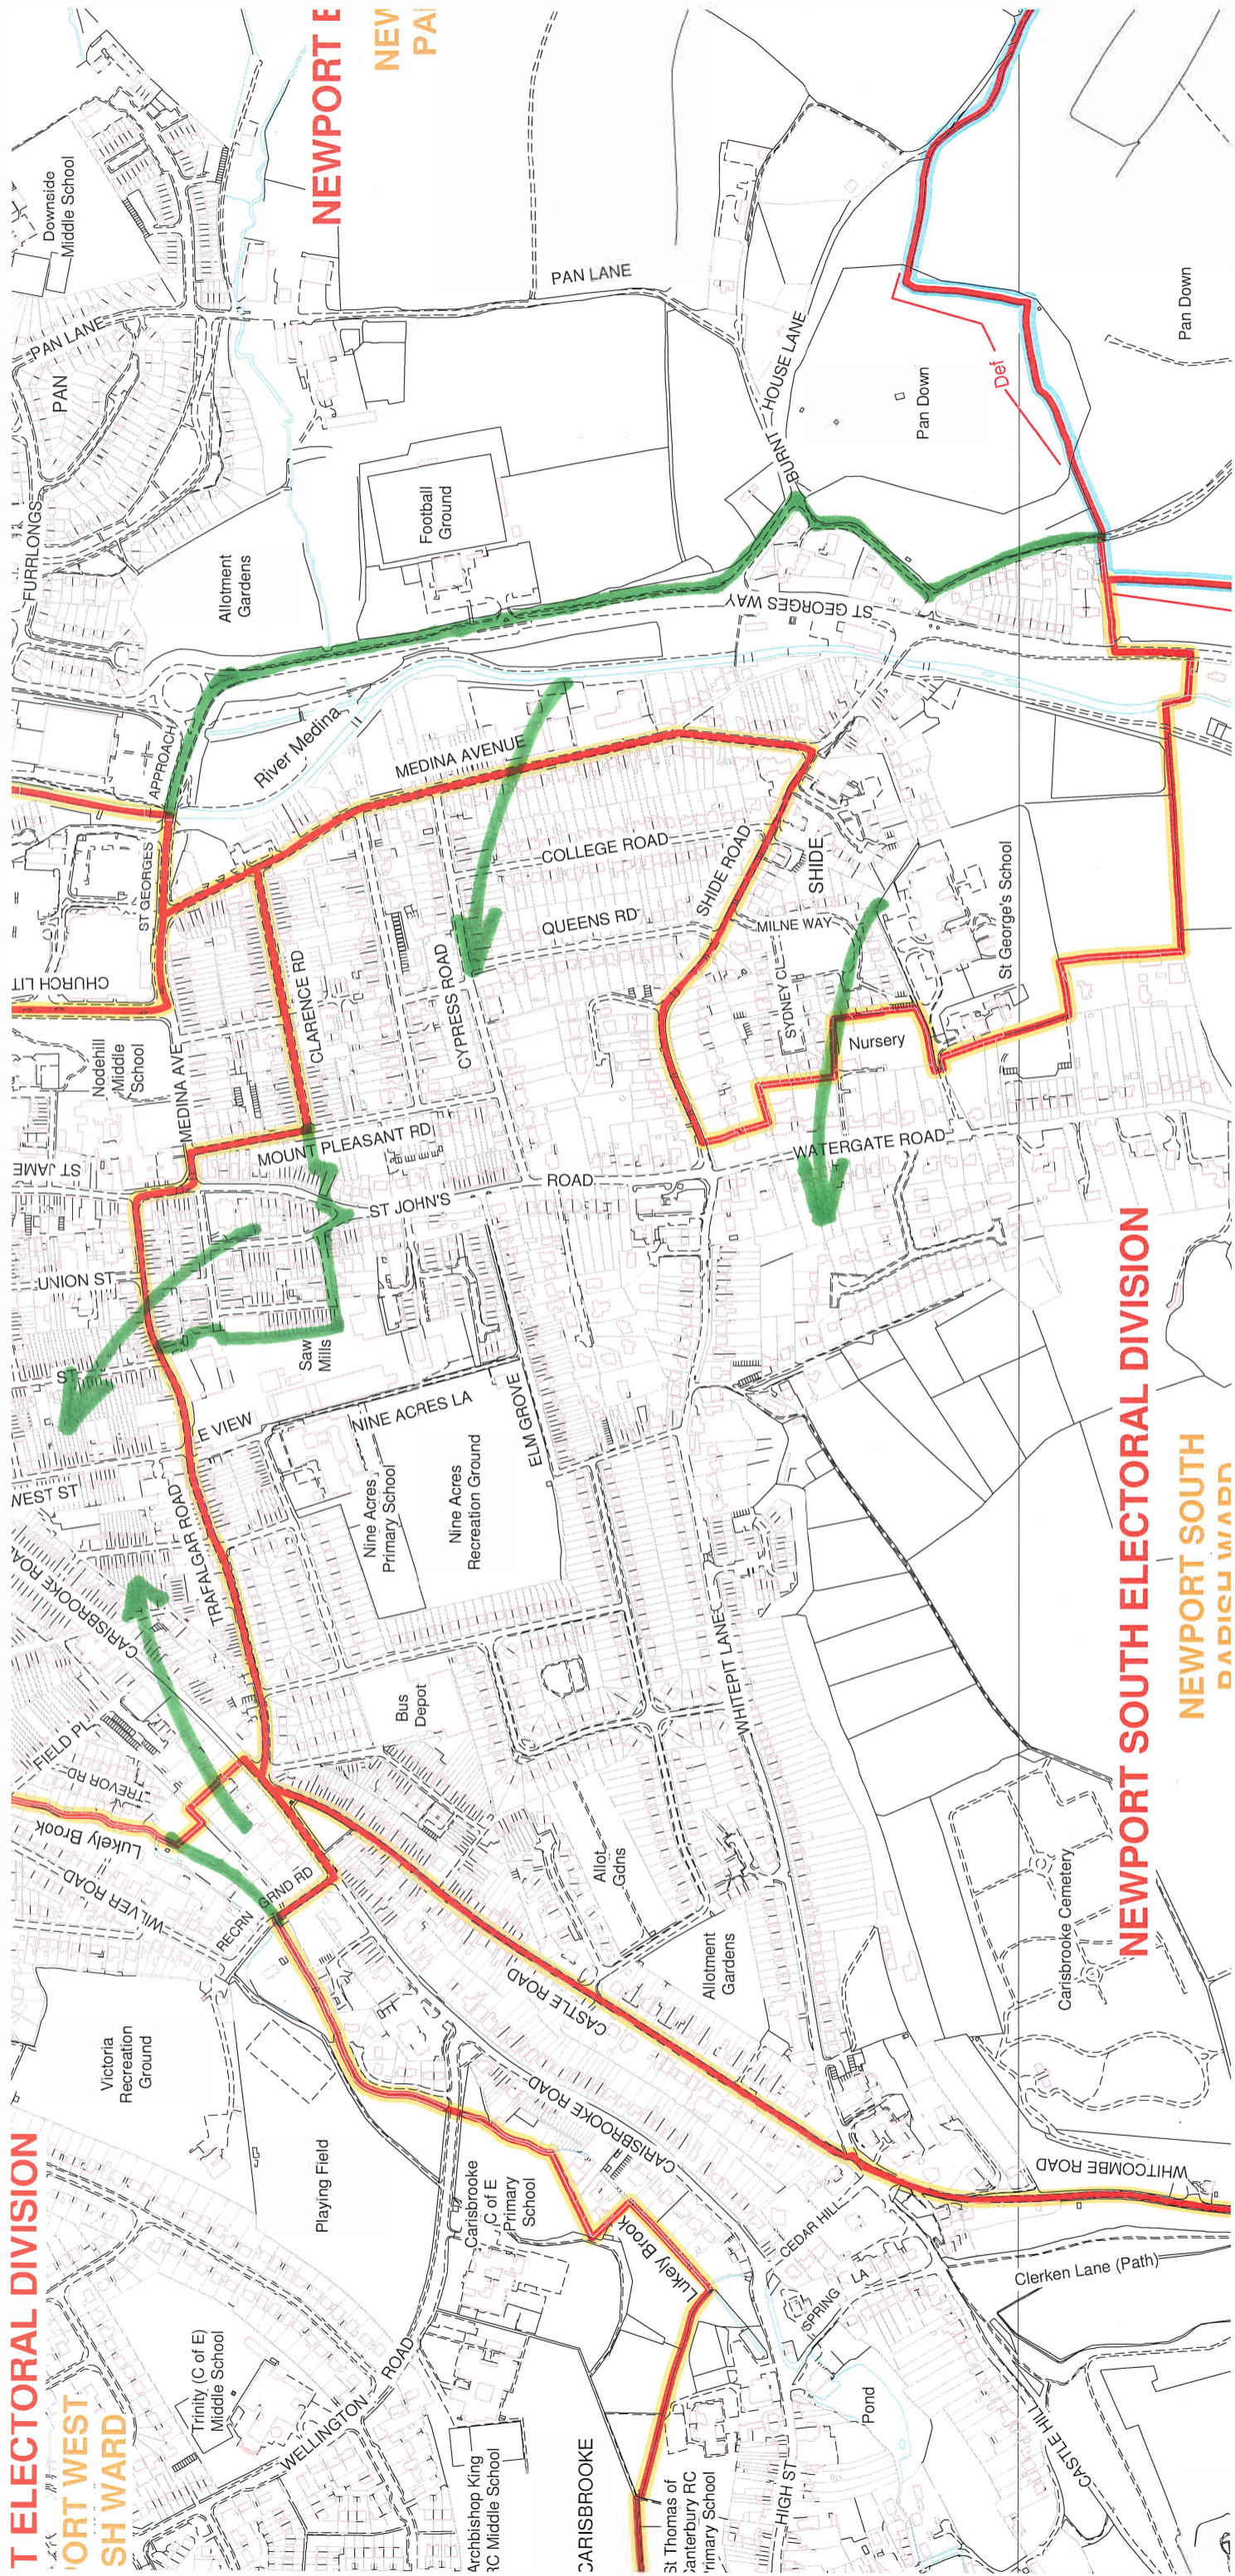

#2

#2

T ELECTORAL DIVISION
ORT WEST
SH WARD

NEWPORT E
NEV
PAI

NEWPORT SOUTH ELECTORAL DIVISION
NEWPORT SOUTH
DADICLI WARD

Osborne

#2