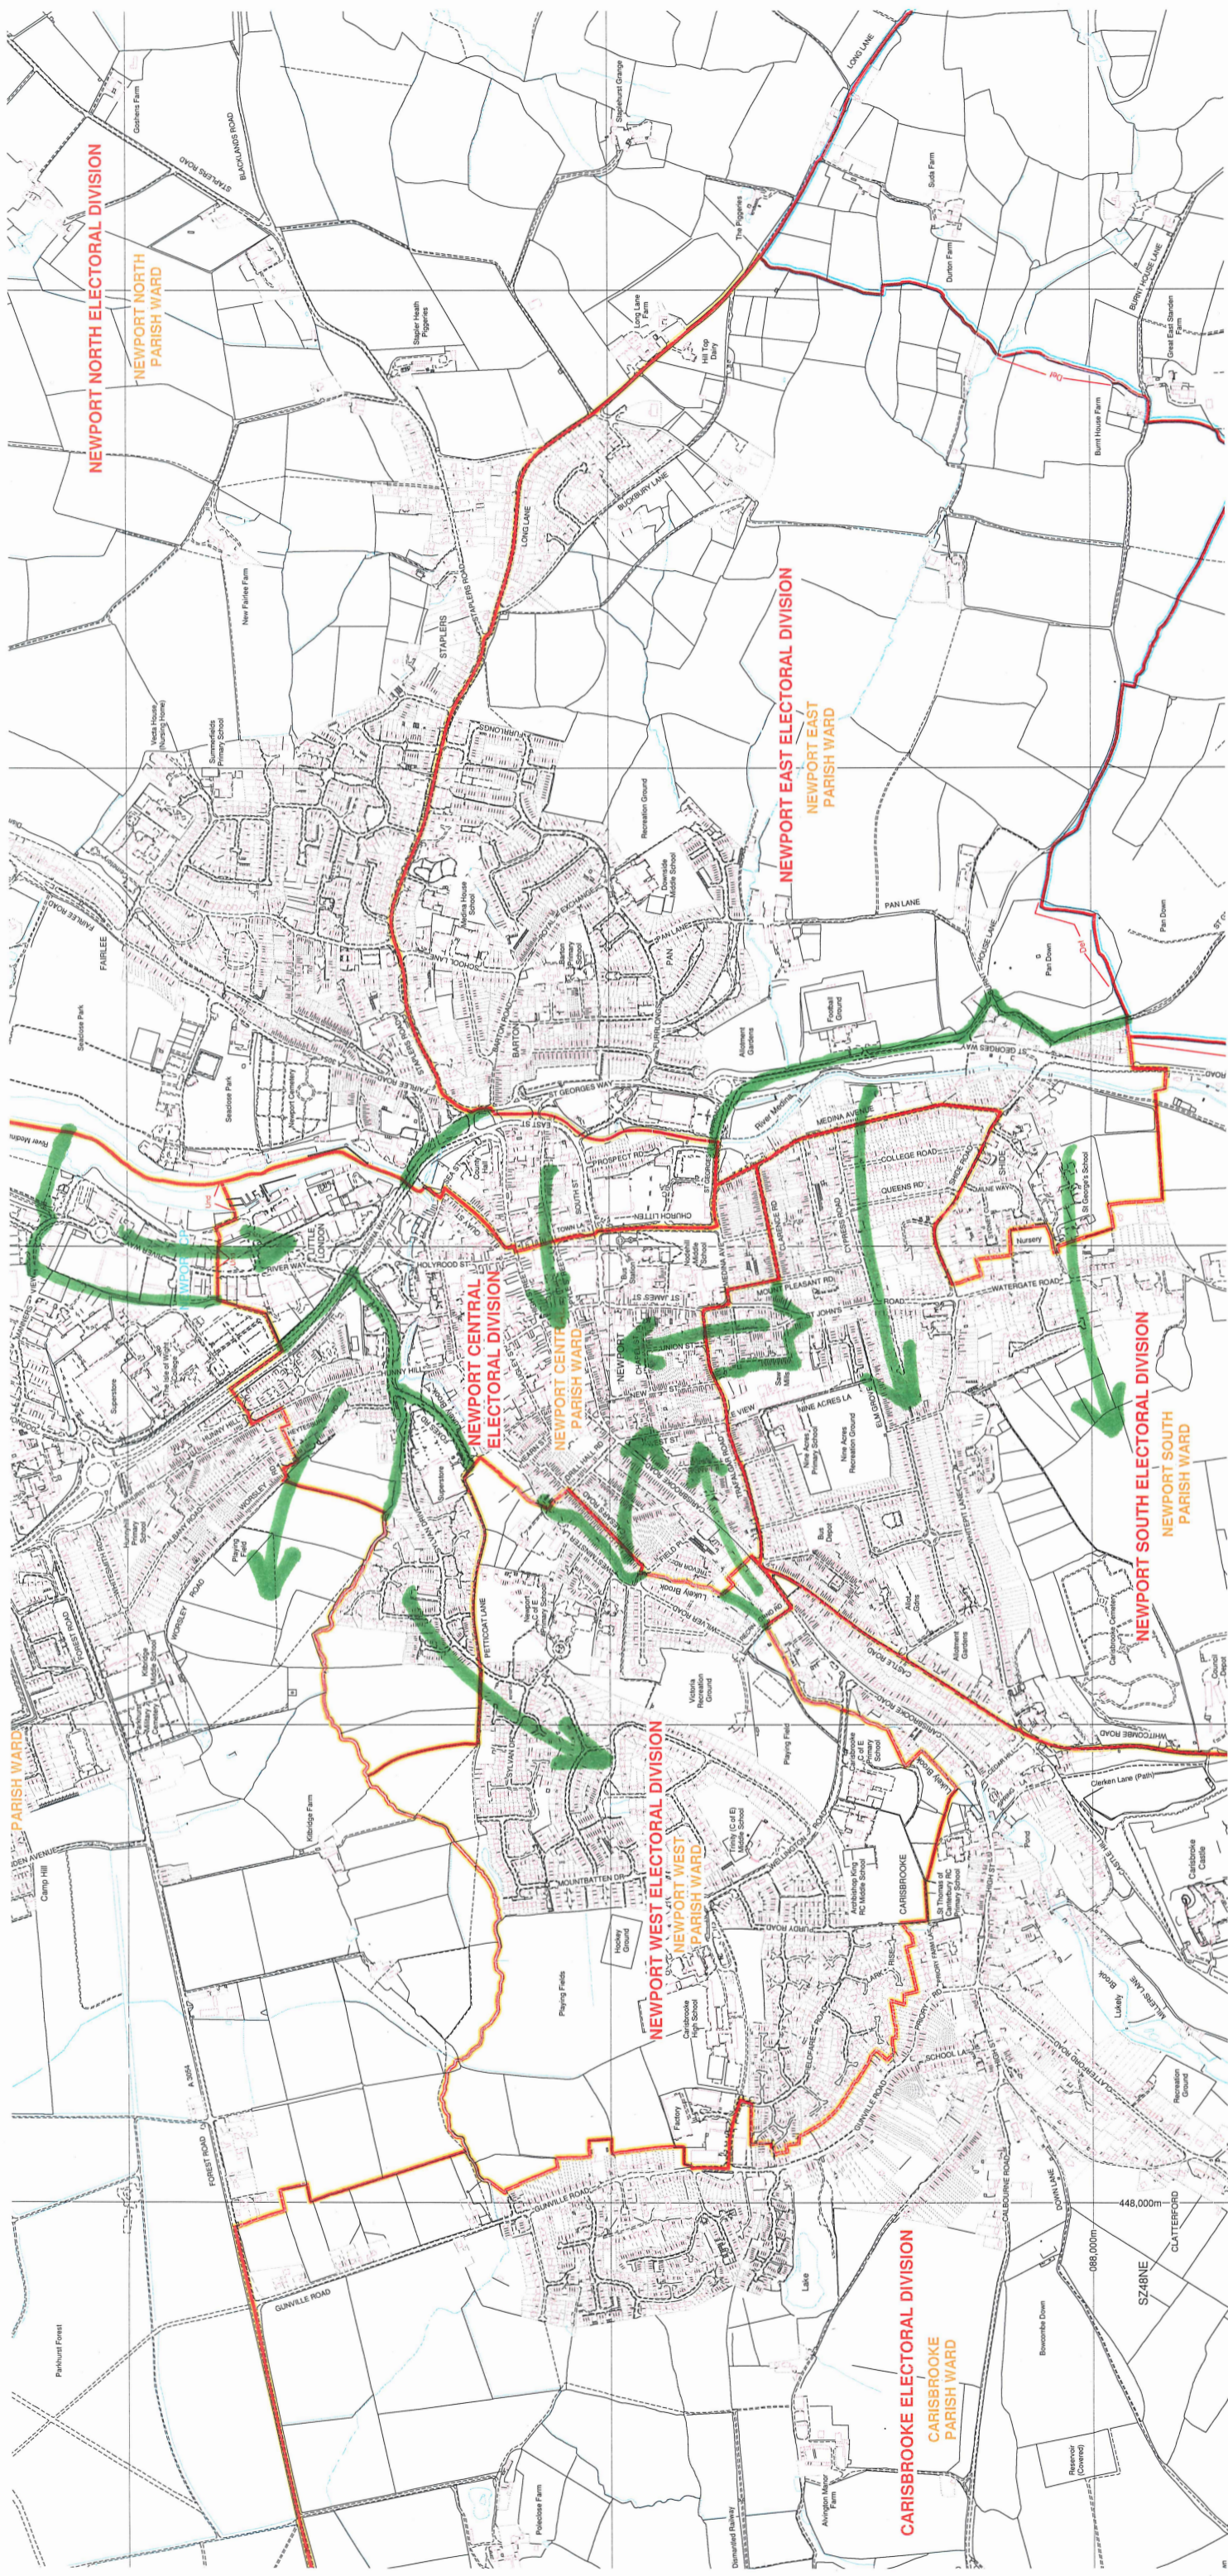

#2

#2

T ELECTORAL DIVISION
ORT WEST
SH WARD

NEWPORT E
NEV
PAI

NEWPORT SOUTH ELECTORAL DIVISION
NEWPORT SOUTH
DADICLI WARD

Osborne

#2