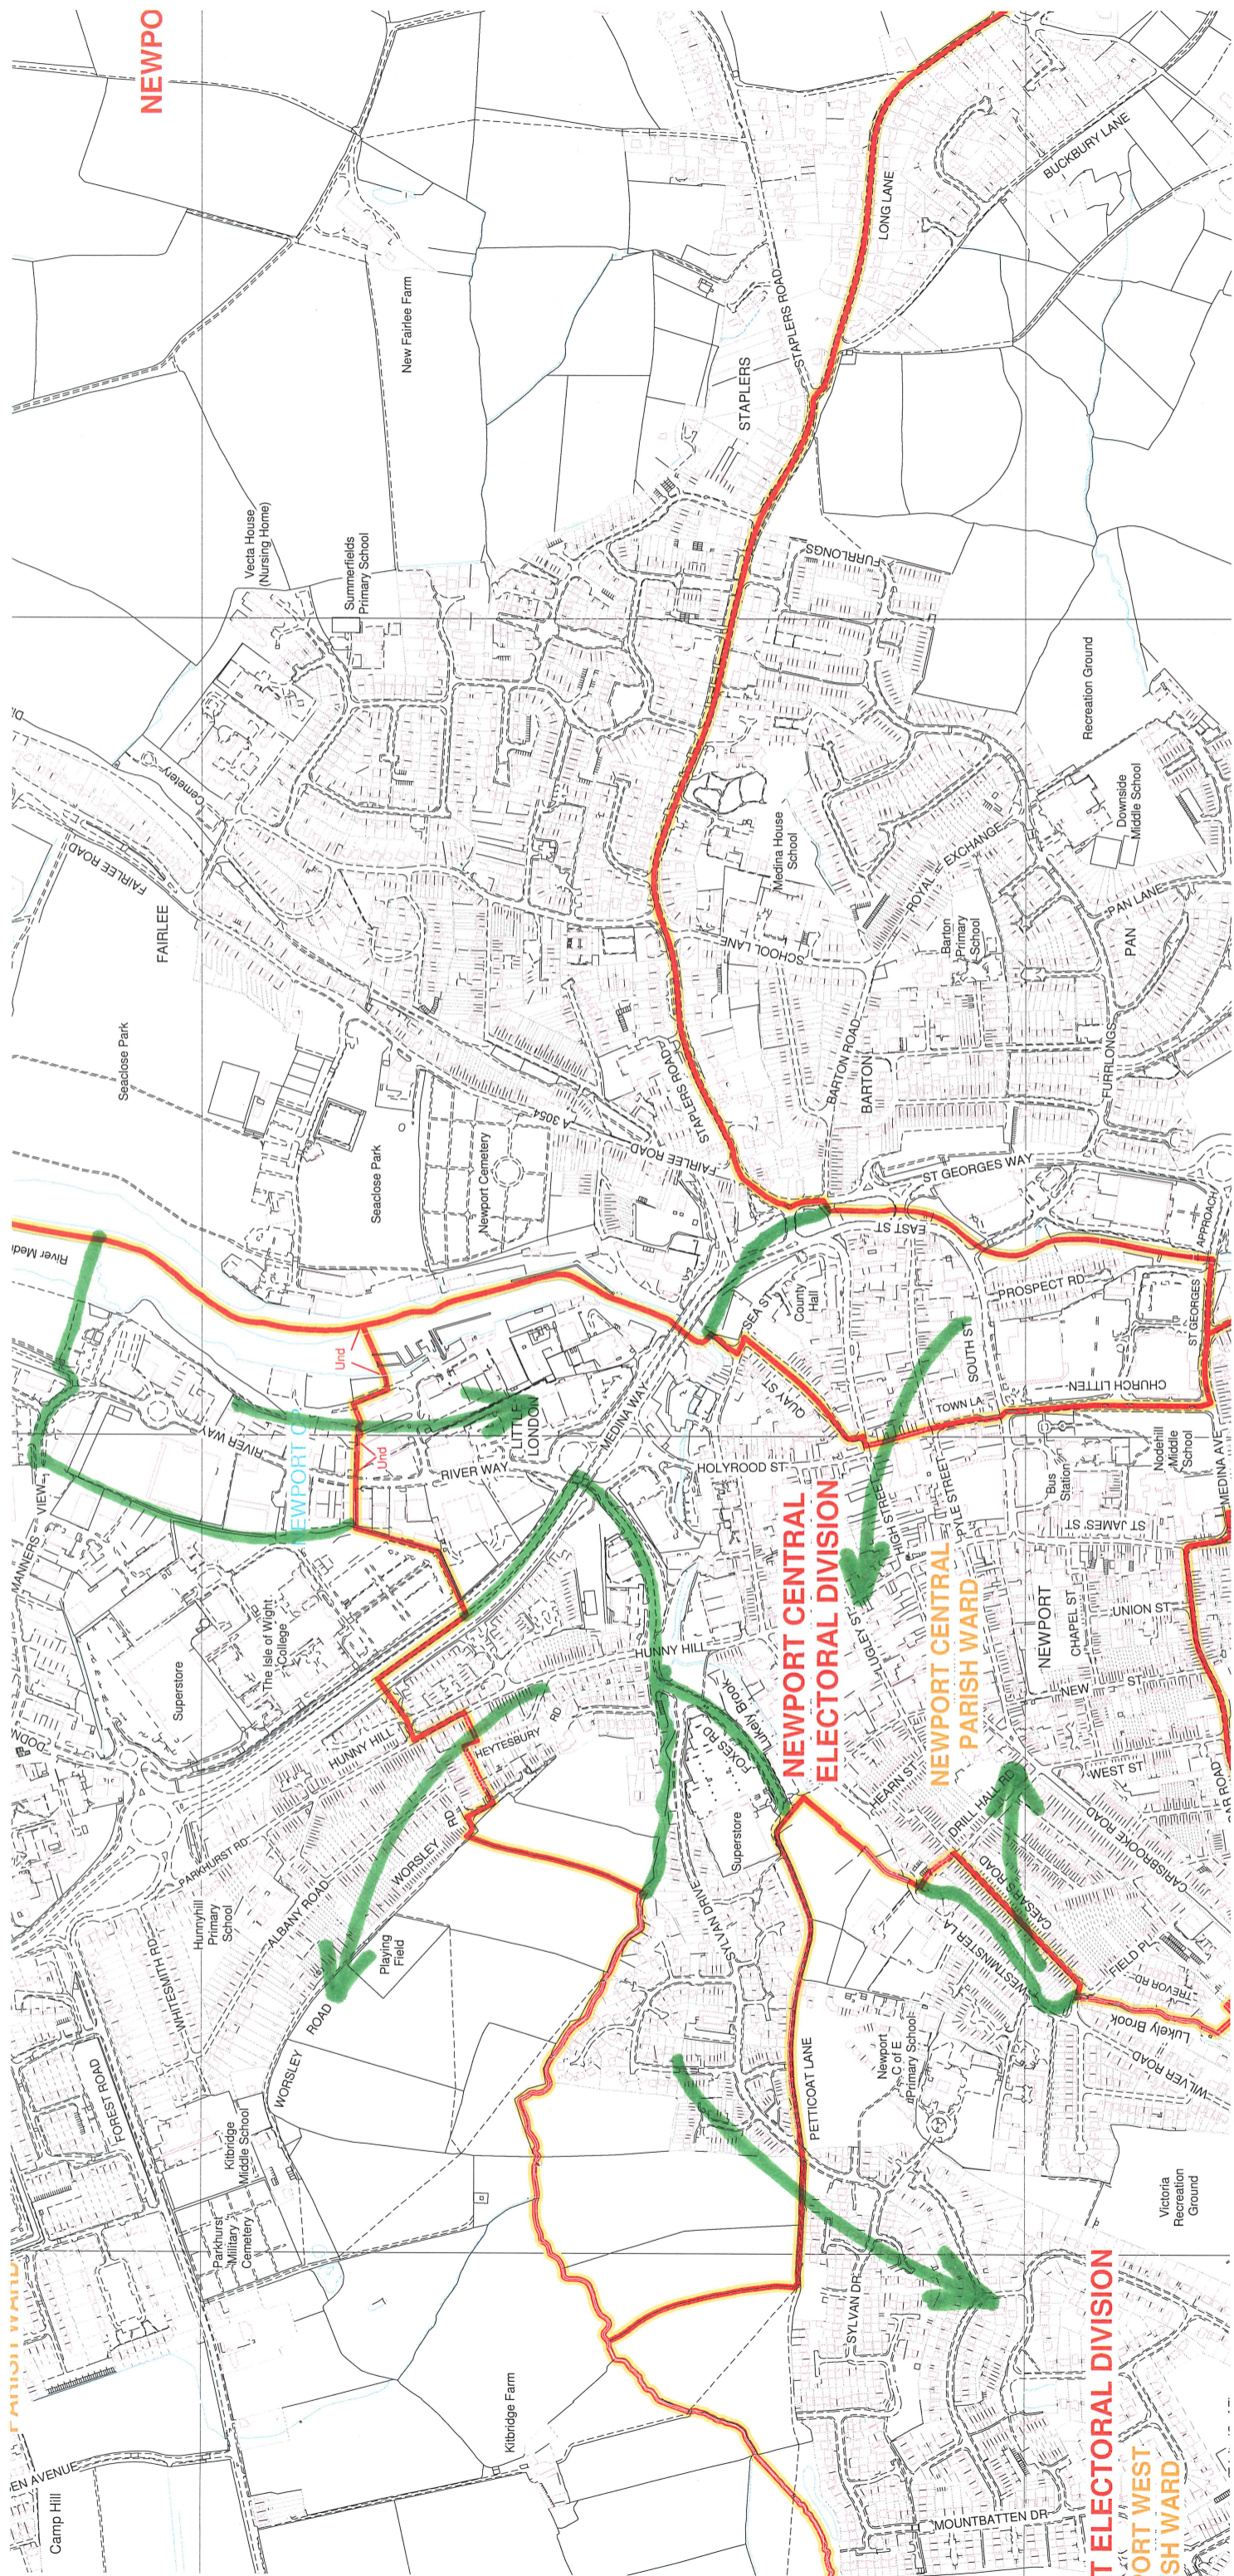

#2

#2

T ELECTORAL DIVISION
ORT WEST
SH WARD

NEWPORT E
NEV
PAI

NEWPORT SOUTH ELECTORAL DIVISION
NEWPORT SOUTH
DADICLI WARD

Osborne

#2