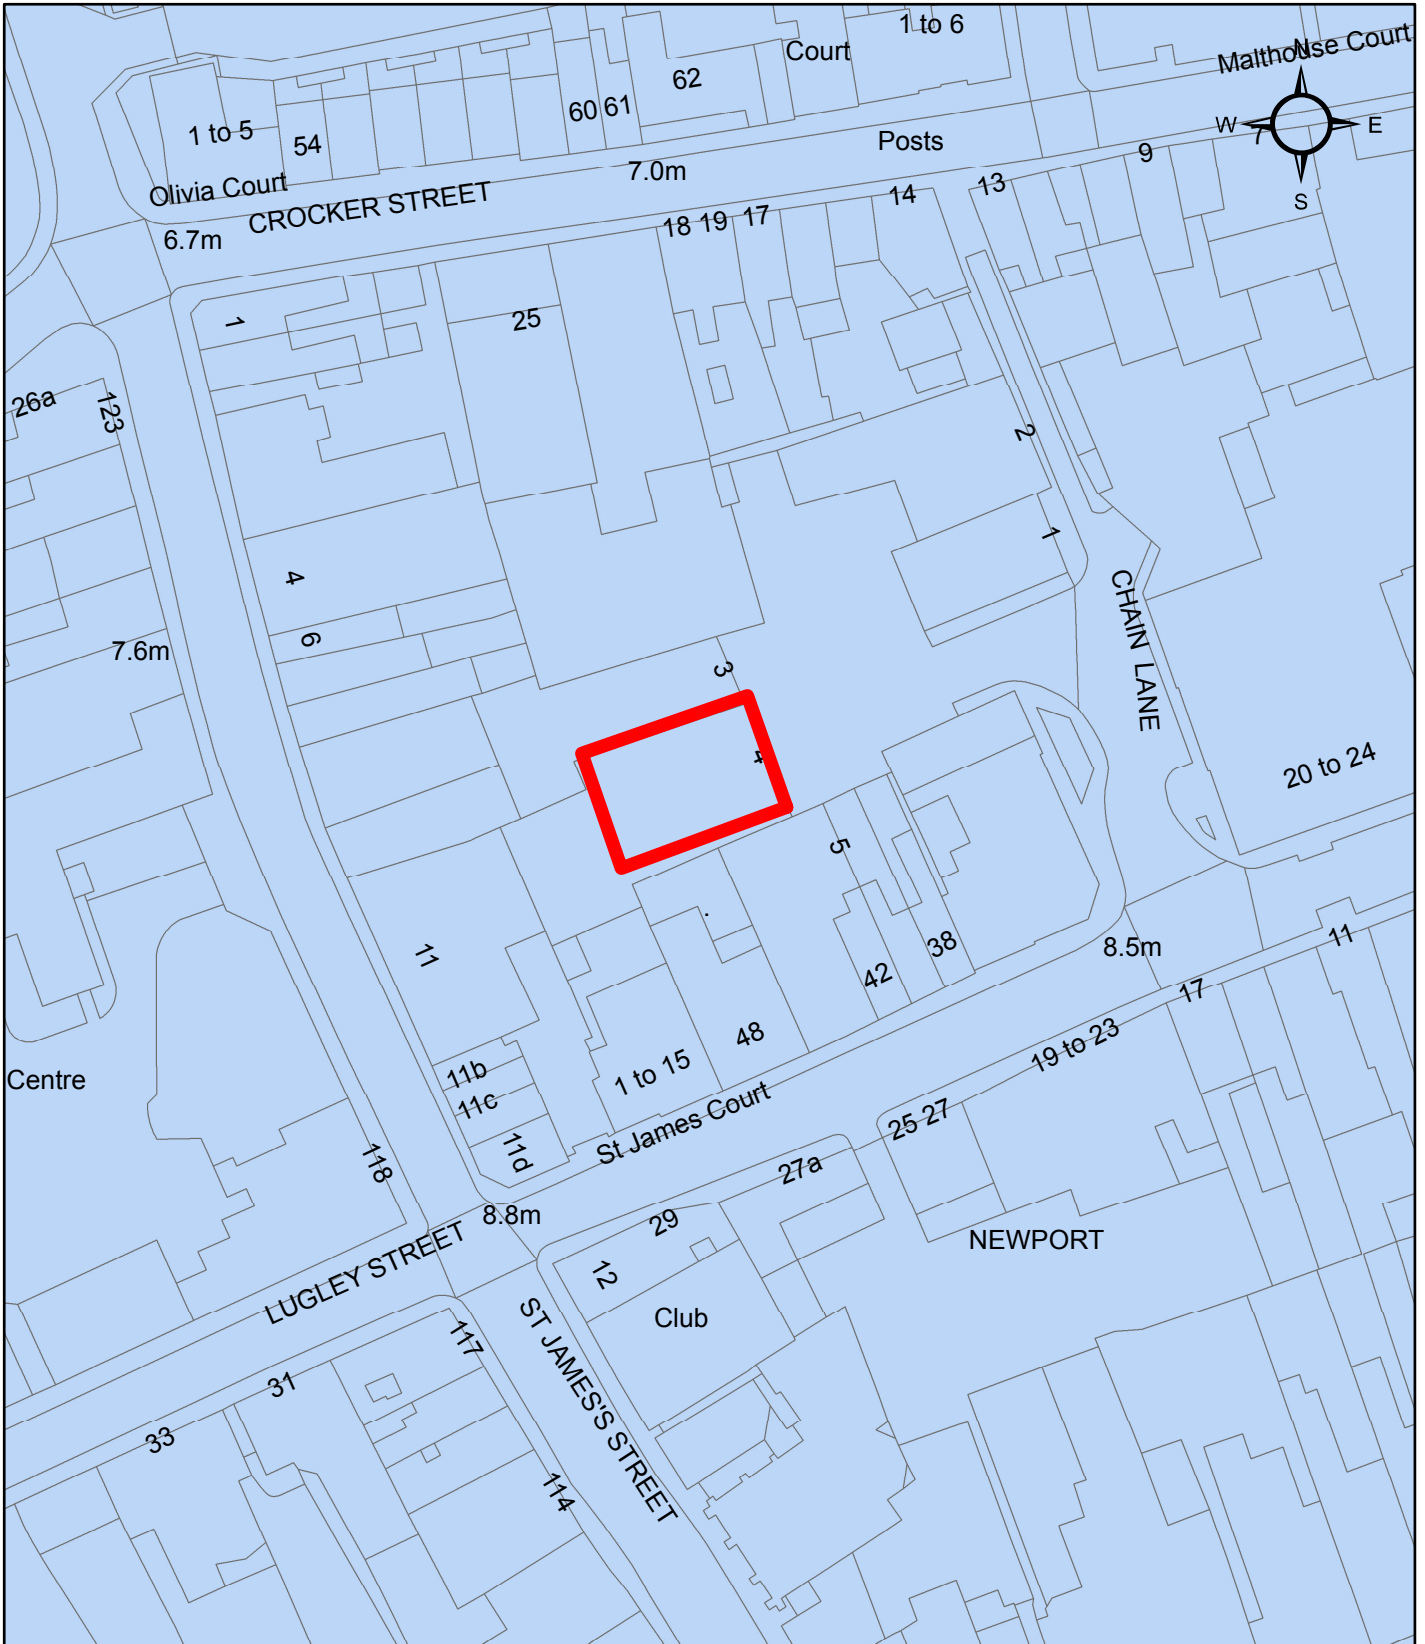

APPENDIX C

Rocket Ronnies, 1st Floor, 4 Chain Lane, Newport, Isle of Wight PO30 5QA

© Crown Copyright and database rights 2016
Ordnance Survey 100019229